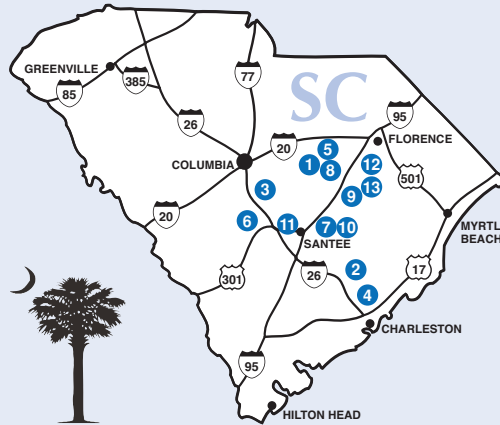

GOLF & BEYOND

Outdoor adventure and scenic beauty abound in our five county Santee Cooper Country region (Berkeley, Calhoun, Clarendon, Orangeburg and Sumter).

Golf in Santee Cooper Country may well be one of the best kept secrets of the sunbelt. Lovers of the game are well pleased with the variety of courses in the area. Within a 45 minute drive of Santee, golfers can choose among 14 championship courses.

World class fishing can also be found in the region, which boasts two lakes, two rivers, two canals, a vast swamp and 450 miles of shoreline. Lakes Marion and Moultrie are famous as the home of the landlocked striped bass, plus there's largemouth, crappie, bream and catfish. Additionally, sportsmen taking time out from fishing or golf can hunt the prime fields and woodlands in Santee Cooper Country.

Come to Santee Cooper Country and explore each of our counties to discover for yourself what they have to offer.

Photo: Santee Cooper Country Club

SANTEE COOPER COUNTRY SOUTH CAROLINA

GOLF COURSE MAP AND AREA COURSES

MILEAGE TO SANTEE, SC

CITY	MILEAGE	CITY	MILEAGE
Atlanta, GA	275	Jacksonville, FL	250
Charleston, SC	60	Knoxville, TN	305
Charlotte, NC	154	Louisville, KY	315
Chicago, IL	922	Myrtle Beach, SC	120
Cincinnati, OH	556	New York, NY	717
Cleveland, OH	700	Philadelphia, PA	610
Columbus, OH	620	Pittsburgh, PA	673
Detroit, MI	824	Richmond, VA	381
Greenville, SC	161	Savannah, GA	110
Hilton Head, SC	121	Toronto, CAN	1008
Indianapolis, IN	665	Washington, DC	480