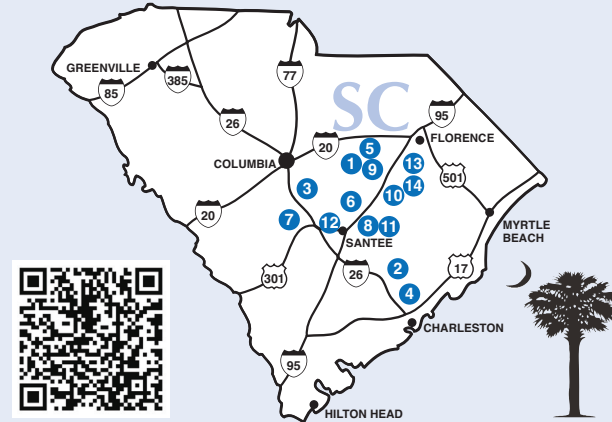

## GOLF & BEYOND

Outdoor adventure and scenic beauty abound in our five county Santee Cooper Country region (Berkeley, Calhoun, Clarendon, Orangeburg and Sumter).

Golf in Santee Cooper Country may well be one of the best kept secrets of the sunbelt. Lovers of the game are well pleased with the variety of courses in the area. Within a 45 minute drive of Santee, golfers can choose among 14 championship courses.

World class fishing can also be found in the region, which boasts two lakes, two rivers, two canals, a vast swamp and 450 miles of shoreline. Lakes Marion and Moultrie are famous as the home of the landlocked striped bass, plus there's largemouth, crappie, bream and catfish. Additionally, sportsmen taking time out from fishing or golf can hunt the prime fields and woodlands in Santee Cooper Country.

## SANTEE COOPER COUNTRY

SOUTH CAROLINA