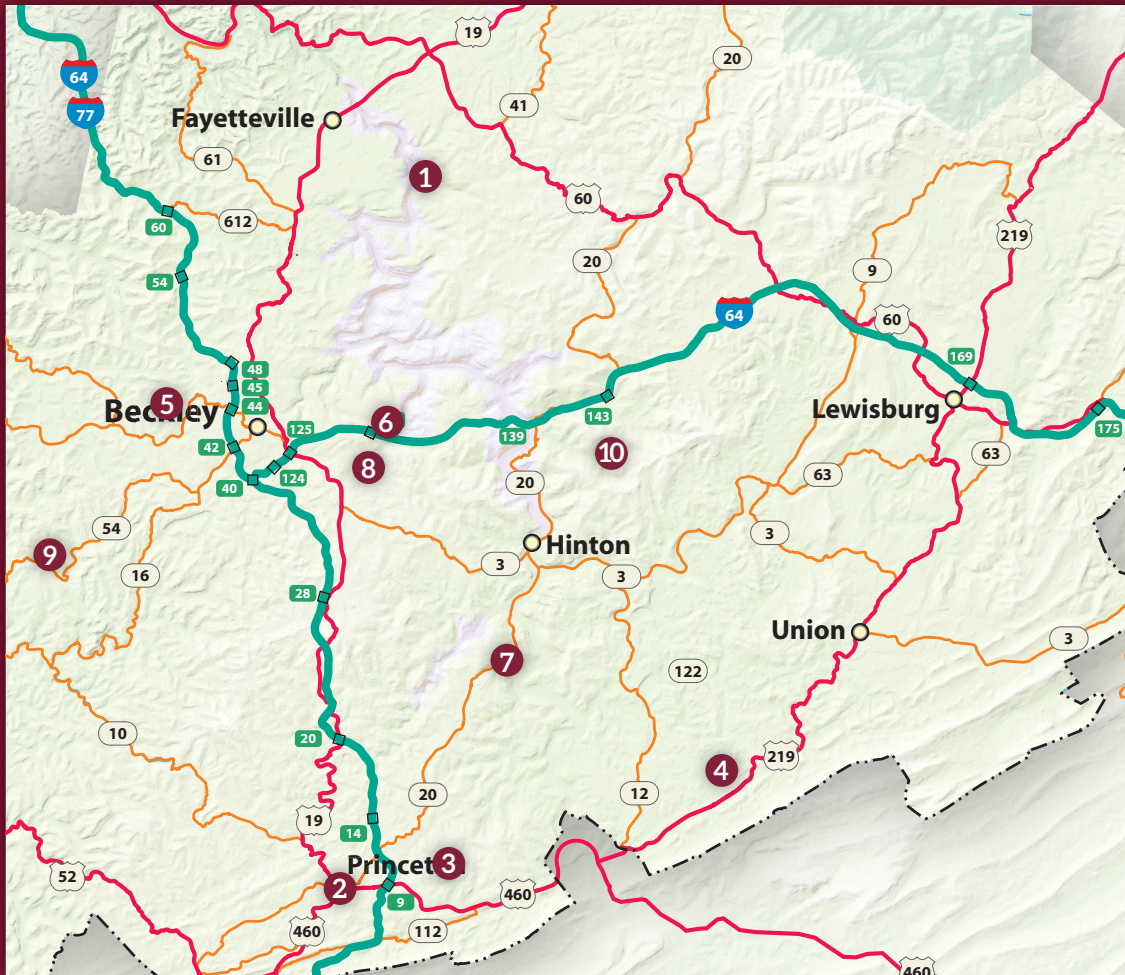

It's about time you discovered Southern West Virginia.

- | | |
|---------------------------------|---------------------------------------|
| 1. Bridge Haven Golf Club | 6. Grandview Country Club |
| 2. Bluefield Elks Golf Course | 7. Pipestem Resort State Park - Golf |
| 3. Princeton Elks Golf Course | 8. The Resort at Glade Springs - Golf |
| 4. Fountain Springs Golf Course | 9. Twin Falls Resort State Park |
| 5. Brier Patch Golf Links | 10. Willow Wood Country Club |

1-800-VisitWV | www.VisitWV.com/golf

Southern WEST VIRGINIA GOLF PLANNER

VisitWV.com/golf
800.VisitWV

Southern WEST VIRGINIA GOLF PLANNER

Southern West Virginia is home to some of the finest mountain golf courses anywhere in the country. From spectacular resort courses to unique public links, we are the perfect destination for a relaxing golf vacation. Get your partners together and plan a trip today!

1 Bridge Haven Golf Club

295 Browns Rd., Fayetteville, WV 25840
304.574.2120
wwwweb.com/bridgehaven

Relax and enjoy this challenging 18-hole public course located just outside of Fayetteville.

2 Bluefield Elks Golf Course

5 Brier Patch Golf Links

1 Brier Patch Dr., Beckley, WV 25801
304.253.4653
brierpatchlinks.com

This rolling 18-hole championship layout finishes with a spectacular island green. Restaurant and banquet facilities. Less than five minutes from Beckley.